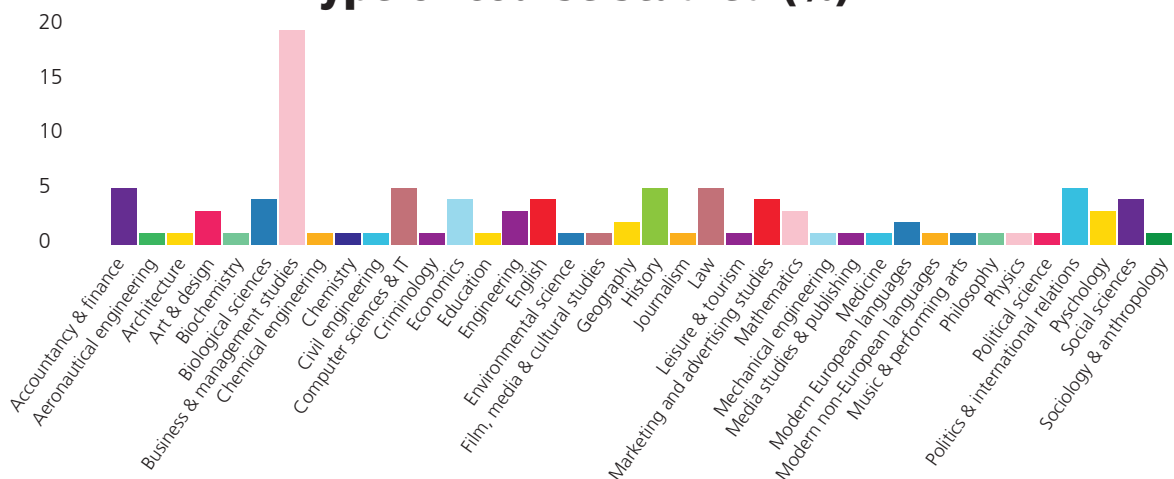

What stage are you at in the recruitment process?

- Applying for graduate jobs
- Researching my options
- Looking for an internship or placement
- Unsure what I want to do
- Other

Degree type

**80% OF GRADUATE VISITORS
HAVE THE EQUIVALENT OF
A 2:1 OR ABOVE**

Type of visitor

Career Interests (%)

Type of course studied (%)

WHERE DID VISITORS COME FROM?

VISITORS ATTENDED FROM 116 DIFFERENT UNIVERSITIES FROM ACROSS THE UK. HERE'S A BREAKDOWN:

● 0%-1% ● 2% ● 3% ● 4% ● 5%+