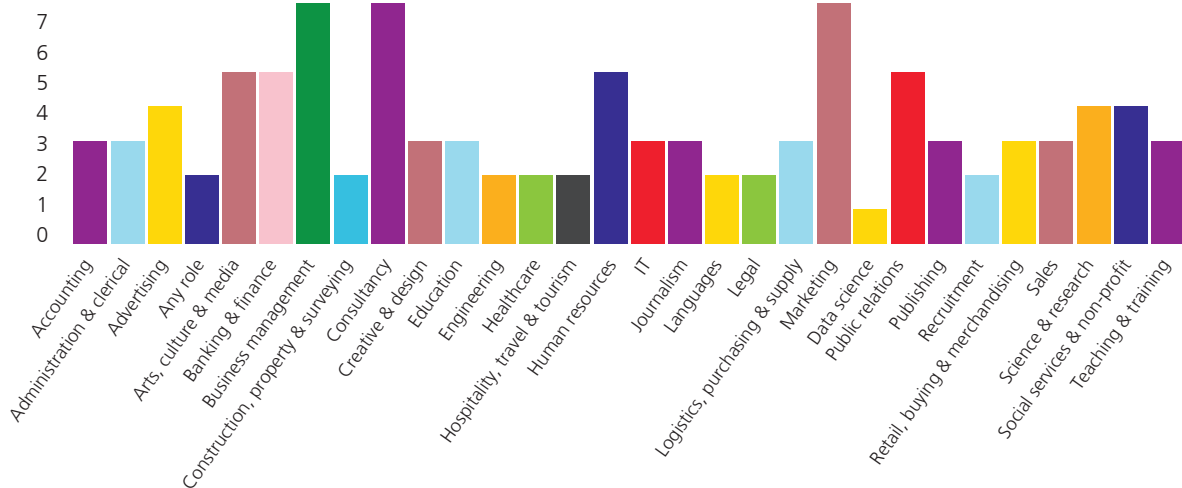

What stage are you at in the recruitment process?

- Applying for graduate jobs
- Researching my options
- Looking for an internship or placement
- Unsure what I want to do
- Other

Degree type

**80% OF GRADUATE VISITORS
HAVE THE EQUIVALENT OF
A 2:1 OR ABOVE**

Type of visitor

Career Interests (%)

Type of course studied (%)

WHERE DID VISITORS COME FROM?

VISITORS ATTENDED FROM 116 DIFFERENT UNIVERSITIES FROM ACROSS THE UK. HERE'S A BREAKDOWN:

● 0%-1% ● 2% ● 3% ● 4% ● 5%+