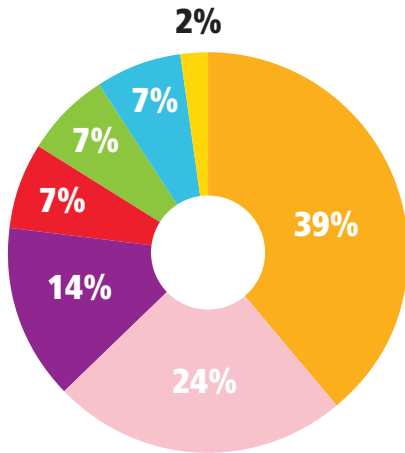

Ethnic background