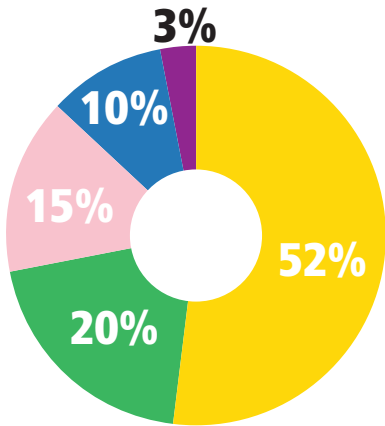

What stage are you at in the recruitment process?

- Applying for graduate jobs
- Researching my options
- Looking for an internship or placement
- Unsure what I want to do
- Other

Degree type

**80% OF GRADUATE VISITORS
HAVE THE EQUIVALENT OF
A 2:1 OR ABOVE**

Type of visitor

Career Interests (%)

Type of course studied (%)

WHERE DID VISITORS COME FROM?

VISITORS ATTENDED FROM 116 DIFFERENT UNIVERSITIES FROM ACROSS THE UK. HERE'S A BREAKDOWN:

● 0%-1% ● 2% ● 3% ● 4% ● 5%+