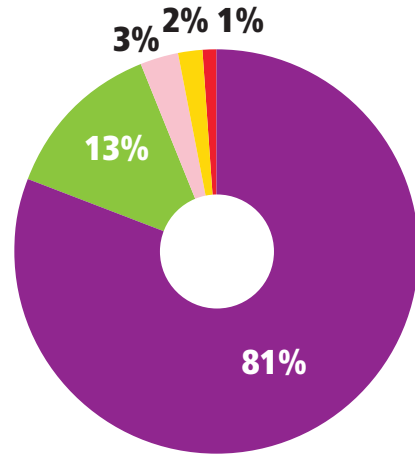

Type of visitor

Career Interests (%)

Type of course studied (%)

WHERE DID VISITORS COME FROM?

VISITORS ATTENDED FROM 116 DIFFERENT UNIVERSITIES FROM ACROSS THE UK. HERE'S A BREAKDOWN:

● 0%-1% ● 2% ● 3% ● 4% ● 5%+

Gender

Do you have a disability?

Ethnic background

- Arab/Arab British
- Asian/Asian British
- Black/African/Caribbean/Black British
- White/White British
- Mixed/Multiple Ethnic Backgrounds
- Other
- Prefer not to say

Sexuality

- Bisexual
- Homosexual
- Heterosexual
- Other
- Prefer not to say

Eligible to work in the UK?

Interested in postgraduate study?

Year of Graduation (%)

- 2016 or before
- 2017
- 2018
- 2019
- 2020
- 2021